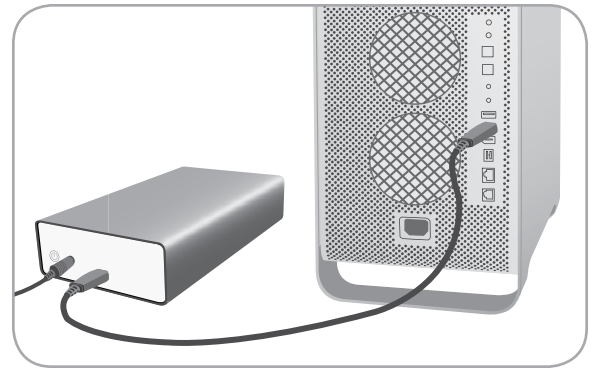

Features

- USB Boost driver increases speed by up to 33%***
- LaCie Setup Assistant allows easy formatting
- LaCie Backup Assistant software for PC/Mac
- Mac: Time Machine® compatible
- USB 2.0
- Plug & play

Box Content

- LaCie Grand Hard Disk
- USB 2.0 cable
- External power supply
- Quick Install Guide
- LaCie Software Utilities and User Manual preloaded

Minimum System Requirements

- Computer with a USB 2.0 port
- High-speed Internet for online storage
- Latest version of Windows® XP, Windows Vista®, Windows 7/
  Mac OS X 10.5, 10.6
- Minimum free disk space: 600MB recommended

Item Number	301897	301898
Capacity*	1TB	2TB
Interface	USB 2.0	
Interface Transfer Rate	Up to 480Mbits/s	
Dimensions (WxDxH)	115 x 209 x 49 mm / 4.5 x 8.2 x 1.9 in.	
Weight	1.1 kg / 2.4 lbs.	
Warranty	2-year limited	

Capacity availability varies from region to region. Please visit www.lacie.com for up-to-date information.

*1TB (Terabyte) = 1000GB. 1GB = 1,000,000,000 bytes. Total accessible capacity varies depending upon operating environment (typically 5–10% less).

**Calculations are based on approximately 700MB/MPEG-4 movie, 3.6MB/song and 0.9MB/JPEG photo.

***Windows Vista and 7 only.

*Cannot be combined with any other Wuala offer. Full terms and conditions available at www.wuala.com/lacie.

© 2010, LaCie. The LaCie logo is a trademark of LaCie. Other product and brand names mentioned herein may be trademarks or registered trademarks of their respective owners. Specifications and appearance are given as guidelines and are subject to change without notice. www.lacie.com